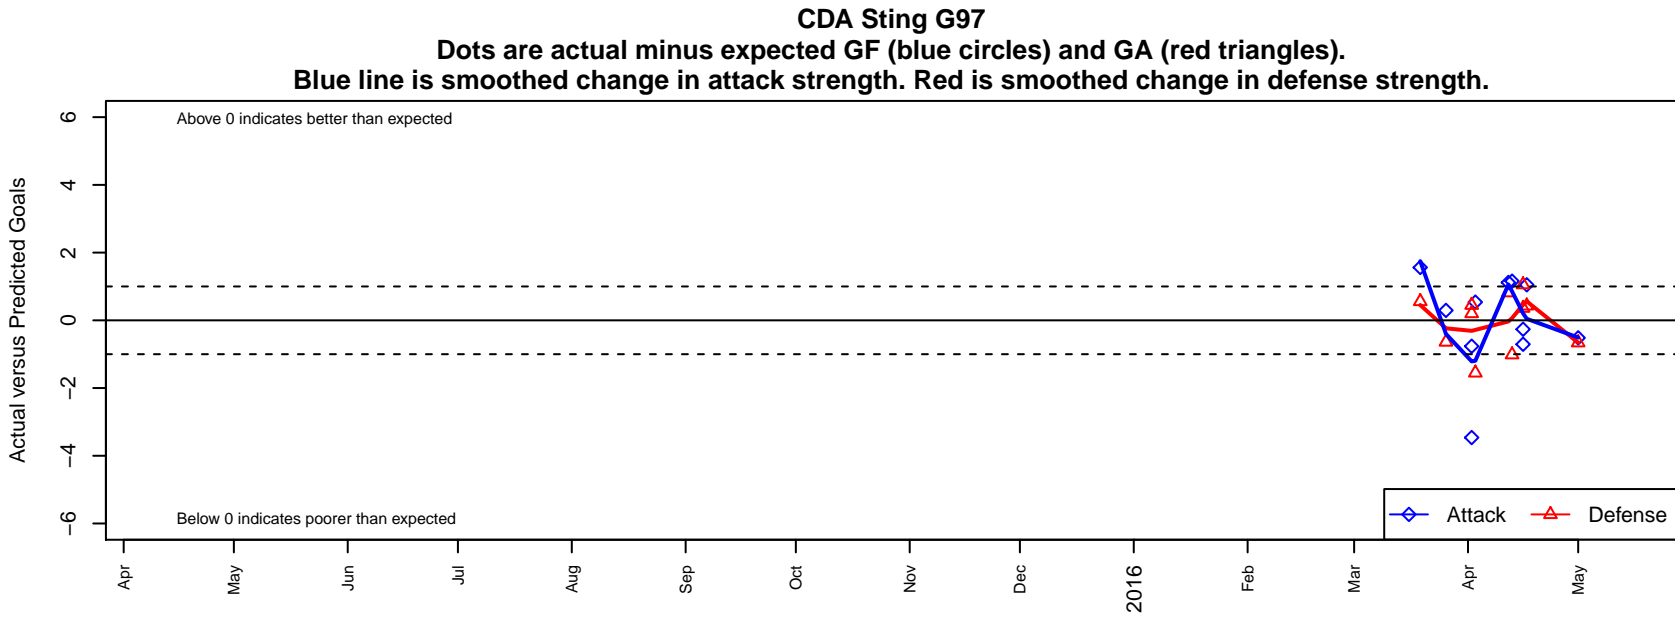

CDA Sting G97

Coeur d'Alene Sting SC
 Coeur d'Alene, ID
 G97 total strength=1400
 attack=9.2 defense=6.98
 spr league = Spr PSPL-Inland U18, Spr NWL I

alt names used:
 STING GIRLS 97-99
 Sting Soccer Club Sting Girls 97-99

Venues played:
 2015 Spr PSPL-Inland U18
 2015 Spr NWL High School U18

**attack and defense variance (black dot)
relative to other teams
and top 10 in region**

**attack and defense rating
relative to others at age
and all opponents in last 13 months**

**attack and defense rating
relative to others at age
and all opponents in last 13 months**

Performance relative to 13 month average

Performance relative to 13 month average

Distribution of opponents
 Red = Lose zone, Blue = Win zone, Green = Even
 Black line separates win/lose zones